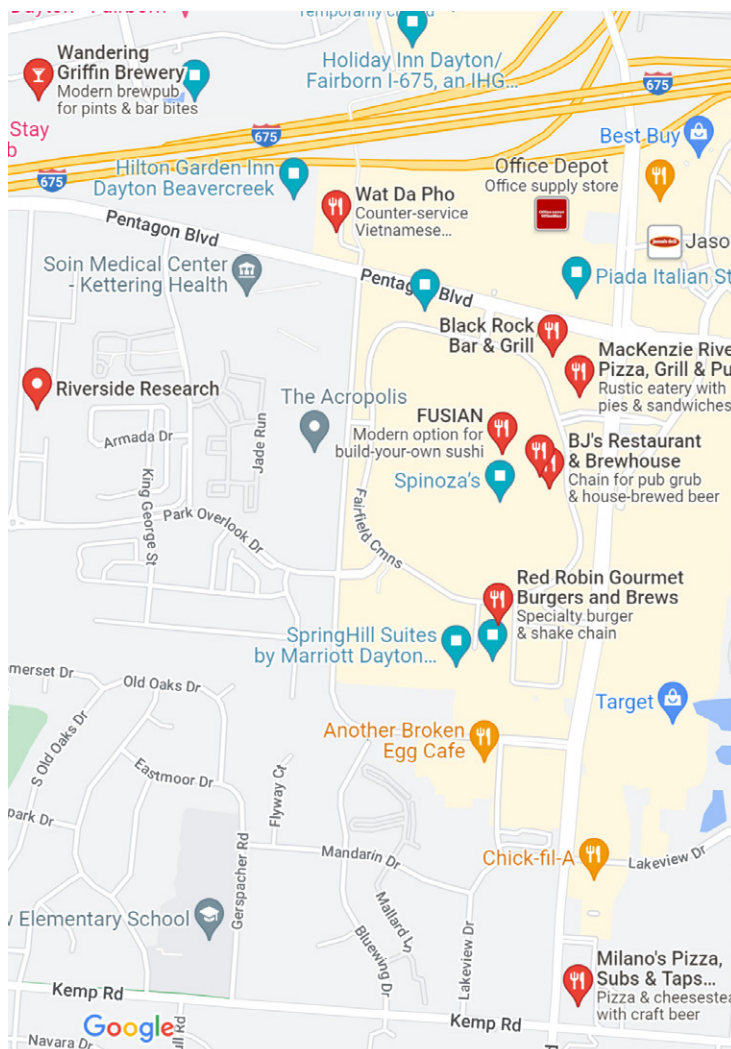

Dayton Research Center

2640 Hibiscus Way
Beavercreek, OH 45431

 937.431.3810
 937.431.3811

Welcome to Dayton, Ohio

Welcome to Ohio and to our Riverside Research Dayton Research Center. Our office is strategically located in Beavercreek with easy access to Wright-Patterson Air Force Base, numerous major highways, and an abundance of shopping and dining options.

7.40 miles away

RiverScape Metropark

9.40 miles away

NEARBY DAYTON RESTAURANTS

Black Rock Bar & Grill

2745 Fairfield Commons Blvd
Beavercreek Township, OH 45431
937.988.0026

MacKenzie River Pizza

2739 Fairfield Commons Blvd
Beavercreek, OH 45431
937.320.2255

Milano's Pizza, Subs & Taps

2260 N Fairfield Rd
Beavercreek, OH 45431
937.427.7827

Chuy's

TEX-MEX
2717 Fairfield Commons
Beavercreek, OH 45431
937.320.4419

Wandering Griffin Brewery

3725 Presidential Dr
Beavercreek, OH 45324
937.369.0058

RESOURCES

Dining

<https://www.daytonlocal.com/restaurants.asp>

Attractions

<https://www.dayton.com/>

Shopping

<https://mallatfairfieldcommons.com/>

Public Transportation