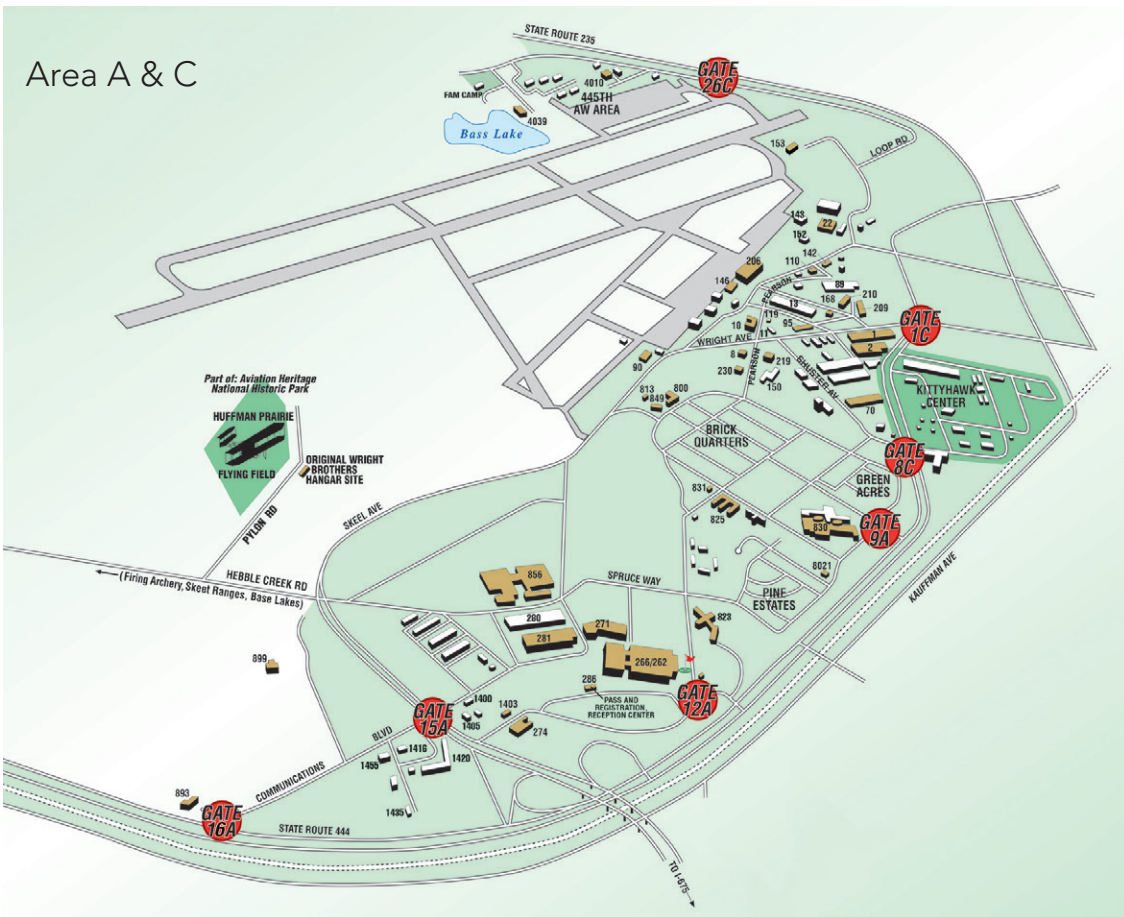

Area A & C